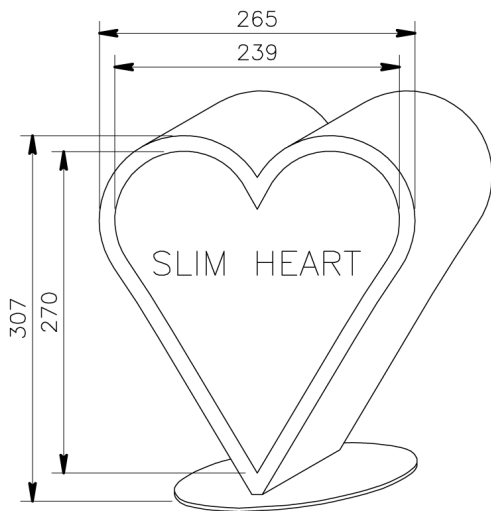

TEARDROP URN

TRIANGLE GRANITE
196mm EQUILATERAL

NEW HEART2

6mm BASE BOTH URNS
BASE SLIDES OVER BASE OF HEARTS
AND DOES NOT ADD HEIGHT
TO HEART

CUSTOMER APPROVAL X _____

TITLE: OVAL BASE URNS

CLIENT: FOREVER SHINING

DRN: AW

PHONE: 9379 9379 FAX: 9379 3798

DATE: 18-MAR-2011

SCALE: N/A