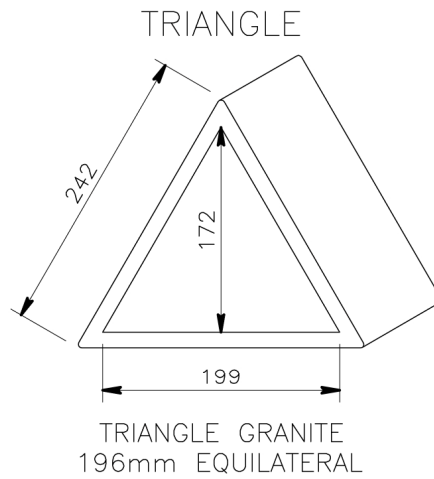

TEARDROP URN

TRIANGLE GRANITE
196mm EQUILATERAL

NEW HEART2

6mm BASE BOTH URNS
BASE SLIDES OVER BASE OF HEARTS
AND DOES NOT ADD HEIGHT
TO HEART

CUSTOMER APPROVAL X _____

TITLE: OVAL BASE URNS

CLIENT: FOREVER SHINING