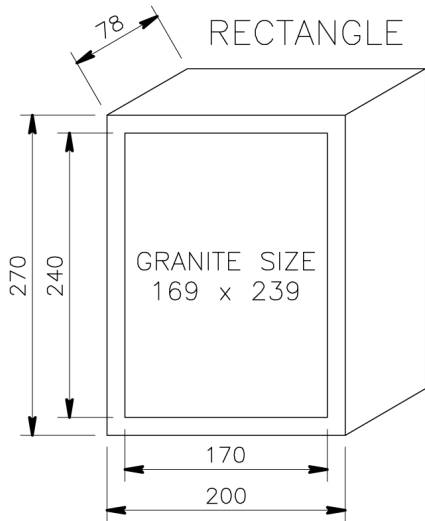

TEARDROP URN

TRIANGLE GRANITE
196mm EQUILATERAL

NEW HEART2

6mm BASE BOTH URNS
BASE SLIDES OVER BASE OF HEARTS
AND DOES NOT ADD HEIGHT
TO HEART

CUSTOMER APPROVAL X _____

TITLE: OVAL BASE URNS

CLIENT: FOREVER SHINING