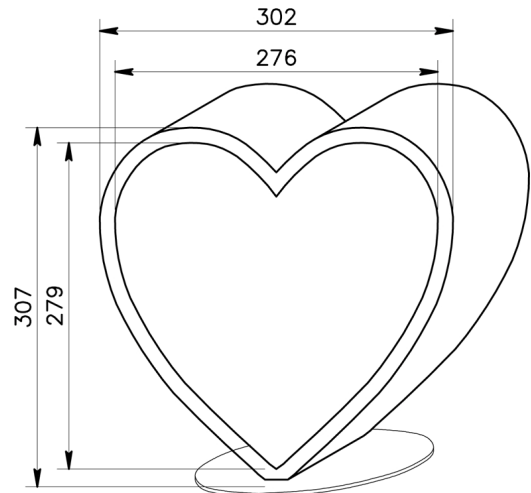

TEARDROP URN

TRIANGLE GRANITE
196mm EQUILATERAL

NEW HEART2

6mm BASE BOTH URNS
BASE SLIDES OVER BASE OF HEARTS
AND DOES NOT ADD HEIGHT
TO HEART

CUSTOMER APPROVAL X _____

TITLE: OVAL BASE URNS

CLIENT: FOREVER SHINING

DRN: AW

PHONE: 9379 9379 FAX: 9379 3798

DATE: 18-MAR-2011

SCALE: N/A